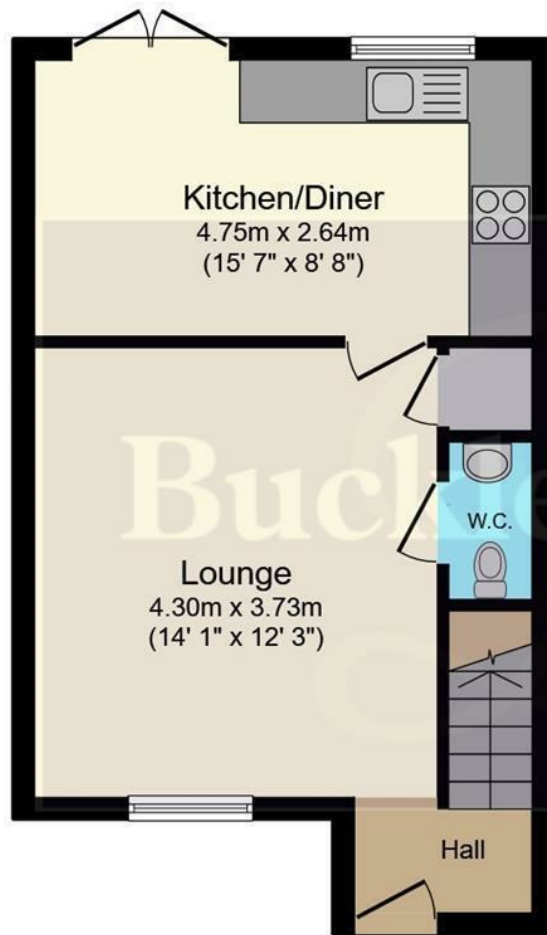

### Ground Floor

Floor area 35.3 sq.m. (380 sq.ft.)